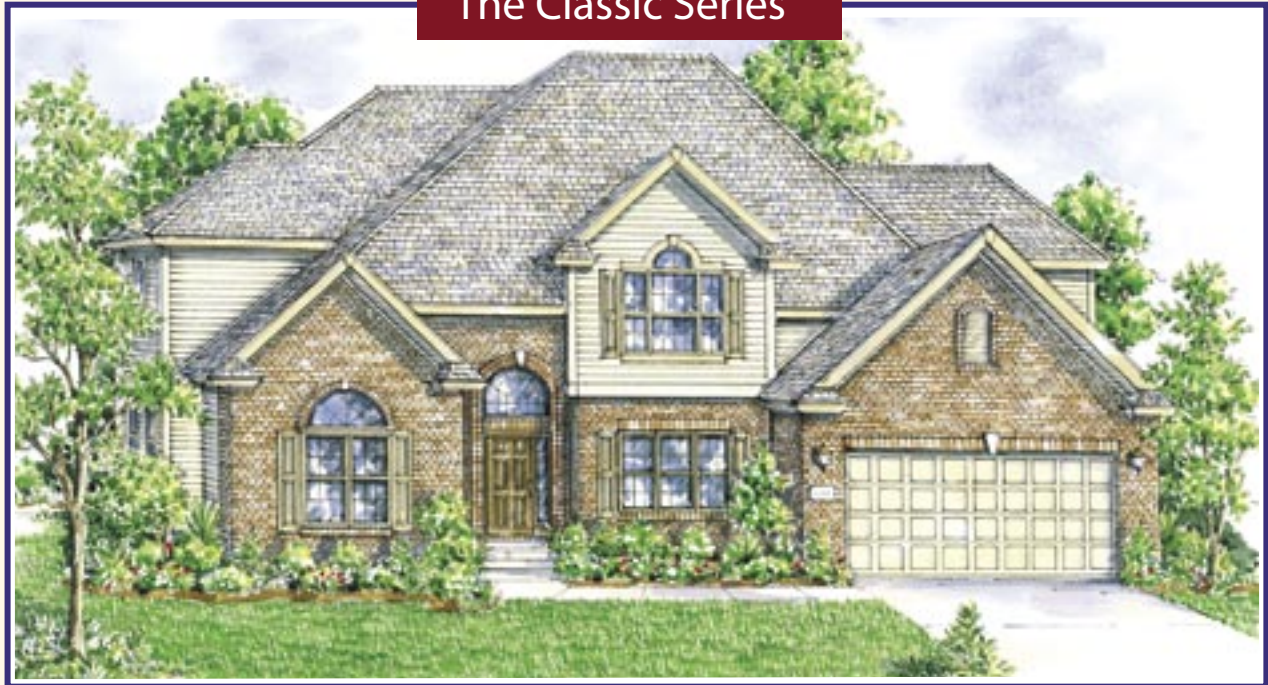

The Classic Series

The Newton
at Deer Creek Estates & Summer Tree Estates

3,234 Square Feet
(Approximate Square Footage)

2 Story w/2 Car Garage
Brick Front and Vinyl 3 sides,
Family Room, Living Room
4 Bedrooms, 2-1/2 Bathrooms,
Walk-in-Closet in Master Bedroom
Master Bath with Kohler jetted tub,
Whirlpool Appliance Package includes:
Dishwasher, Self-Cleaning Range,
Microwave/Re-Circulating Hood Vent
Main floor Laundry Room
Ceramic Tile Floors located in: Foyer,
Kitchen, Breakfast, Laundry and Baths
Underground irrigation system front
and side yard