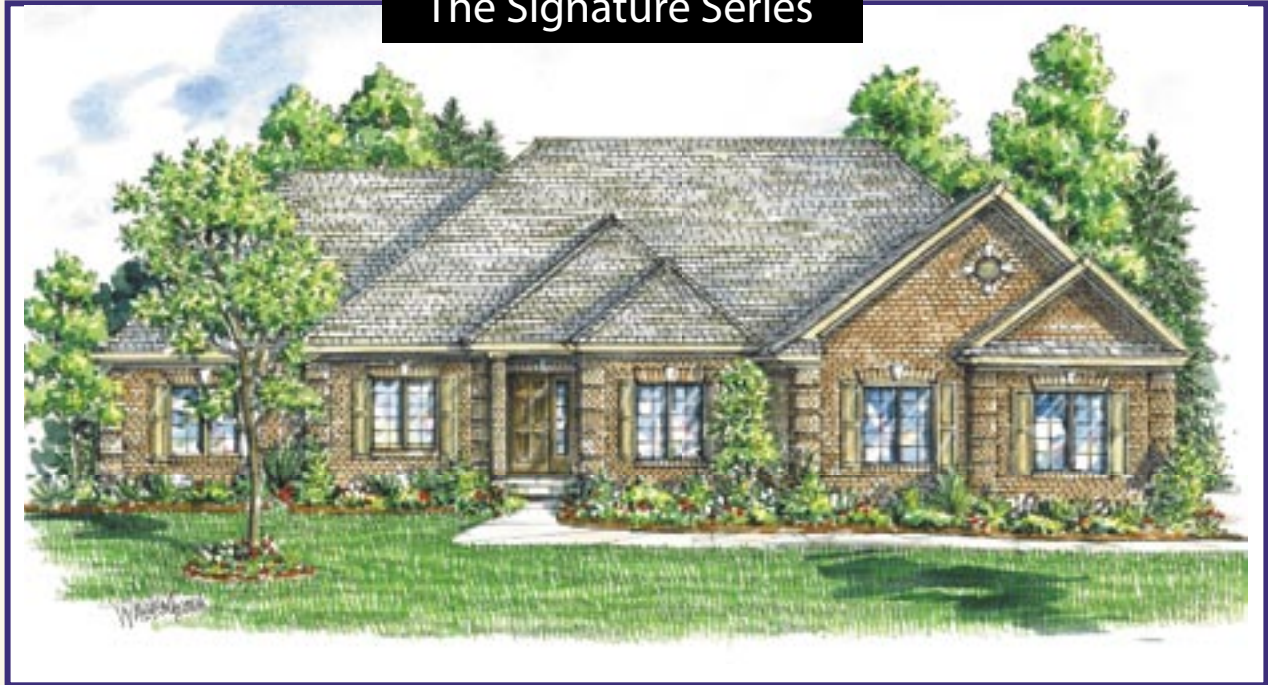

The Signature Series

*The Berkeley*

2,614 Square Feet  
(Approximate Square Footage)

Ranch w/2 Car Garage  
Brick Front and Cedar 3 sides,  
Family Room, Living Room  
3 Bedrooms, 2-1/2 Bathrooms,  
Walk-in-Closet in Master Bedroom,  
Whirlpool Appliance Package includes:  
Dishwasher, Self-Cleaning Range,  
Microwave/Re-Circulating Hood Vent  
Main floor Laundry Room  
Ceramic Tile Floors located in: Foyer,  
Kitchen, Breakfast, Laundry and Baths  
Underground irrigation system front  
rear and side yards